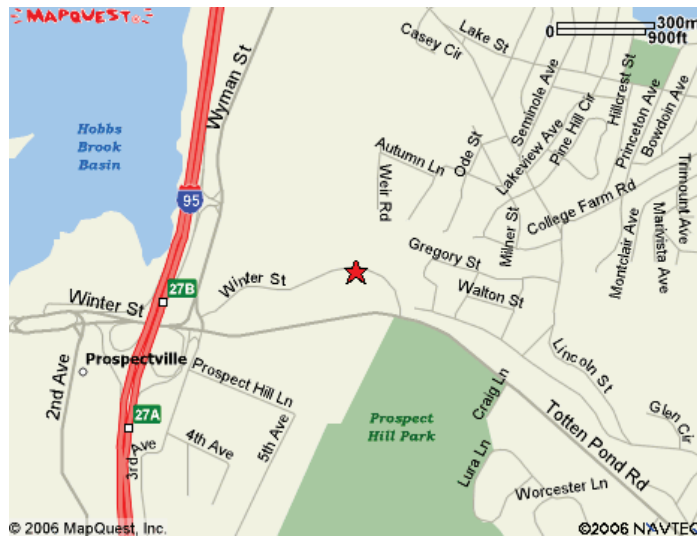

**Directions to EDCO
281 Winter Street
Waltham, MA 02451**

Phone: 617-738-5600

From Points North of Waltham via I-95/Rte 128:

- 1- Take EXIT 27A toward TOTTEN POND ROAD (pass the Winter Street Exit)
- 2- Take the TOTTEN POND RD ramp toward WALTHAM CTR.
- 3- Go straight through the intersection of WYMAN and TOTTEN POND RD
- 4- Follow TOTTEN POND RD for approx 0.3 of a mile (past Naked Fish on the left).
- 5- At the traffic light, turn LEFT onto WINTER ST.
- 6- The driveway is just beyond a sign for #245/265 Winter St. Turn Right into the parking lot. The sign for Somerset Court, 281 Winter St. is not visible until you turn into the parking lot. Note: Visitor parking spaces are for 1-2 hours only.
- 7- EDCO's offices are on the first floor. Walk down the corridor to the left of the elevators and pass the Somerset Cafe.

From Points South of Waltham via I-95/Rte 128:

- 1- Take EXIT 27B and bear right towards WYMAN STREET.
- 2- Stay in right lane and at the traffic light take a sharp right onto WYMAN STREET.
- 3- Take a left onto WINTER STREET at the Shell station just before you reach the intersection for Totten Pond Road.
- 4- Proceed past the Best Western on the right and Holiday Inn Express on the left.
- 5- Turn left at into the Somerset Court parking lot. (The number is on the brick wall). Note: Visitor parking spaces are for 1-2 hours only.
- 6- EDCO's offices are on the first floor. Walk down the corridor to the left of the elevators and pass the Somerset Cafe.